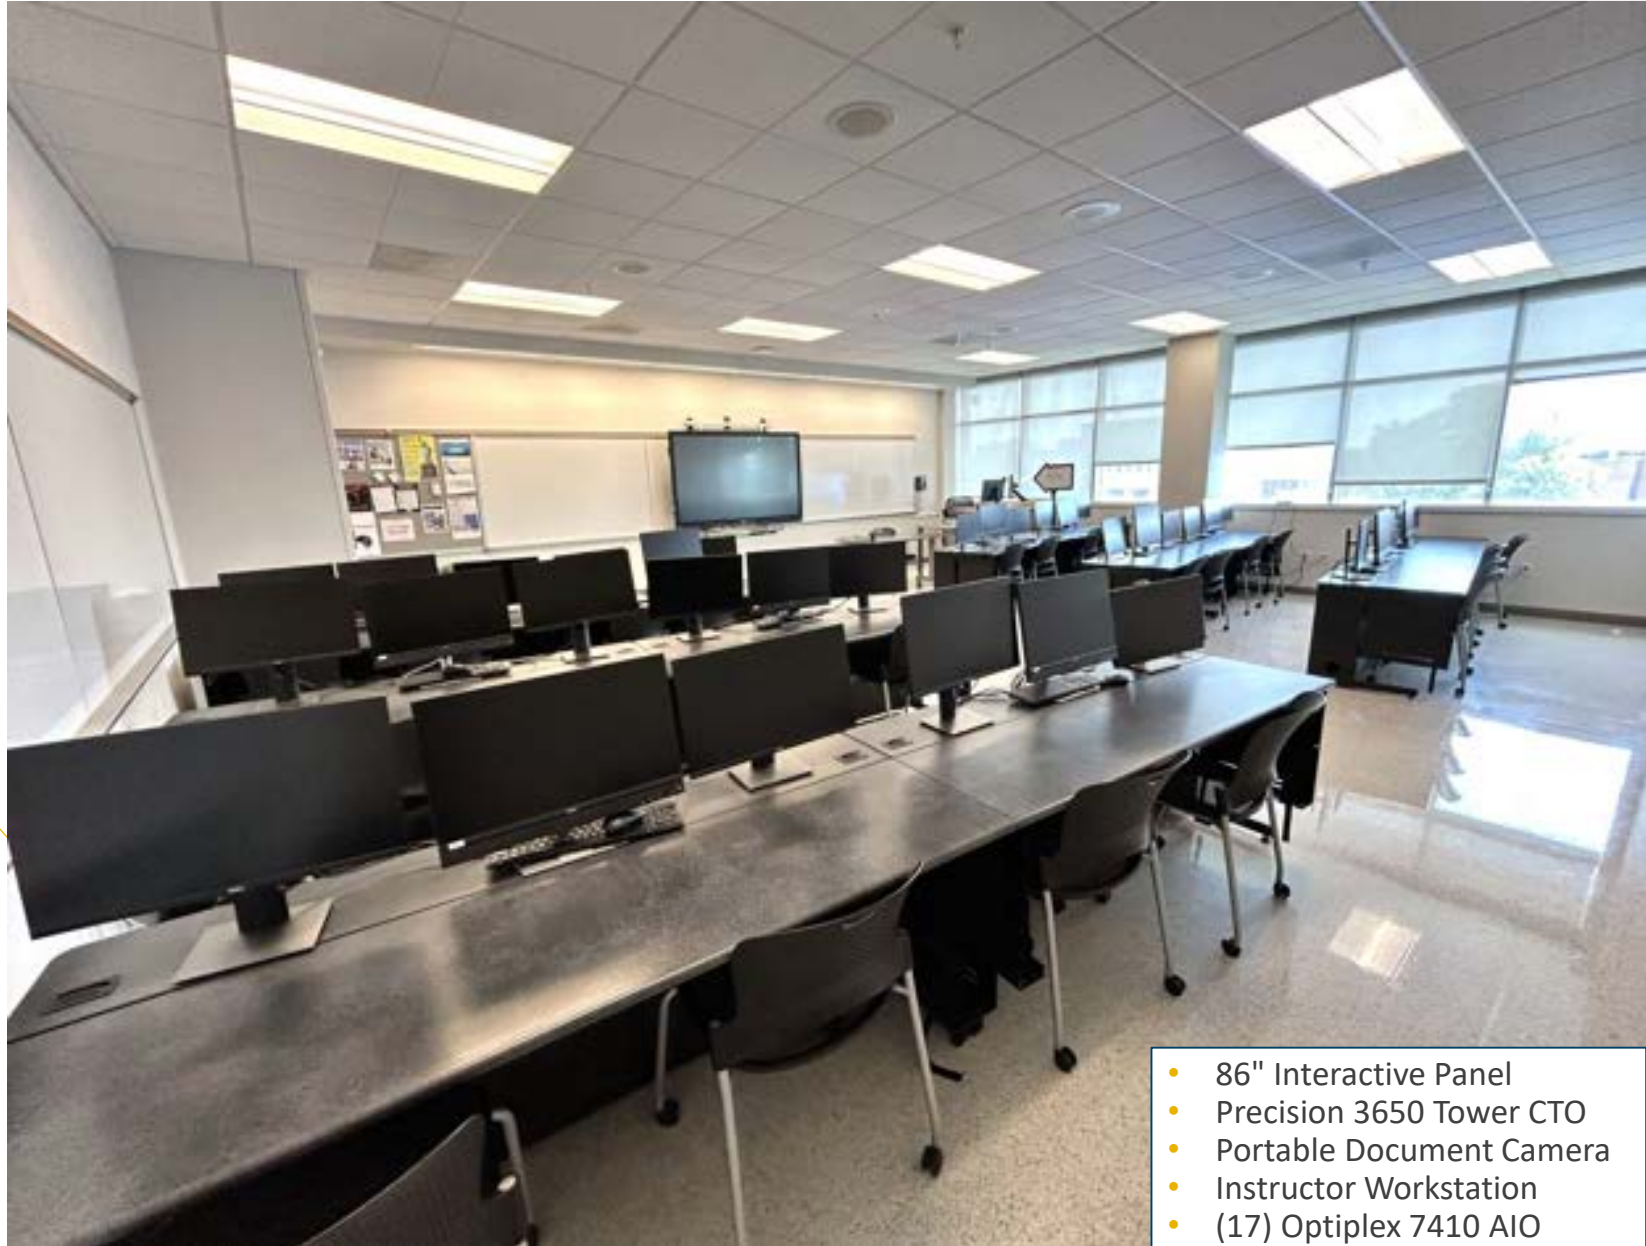

BCLA 3309: Computer Classroom

- 86" Interactive Panel
- Precision 3650 Tower CTO
- Portable Document Camera
- Instructor Workstation
- (17) Optiplex 7410 AIO