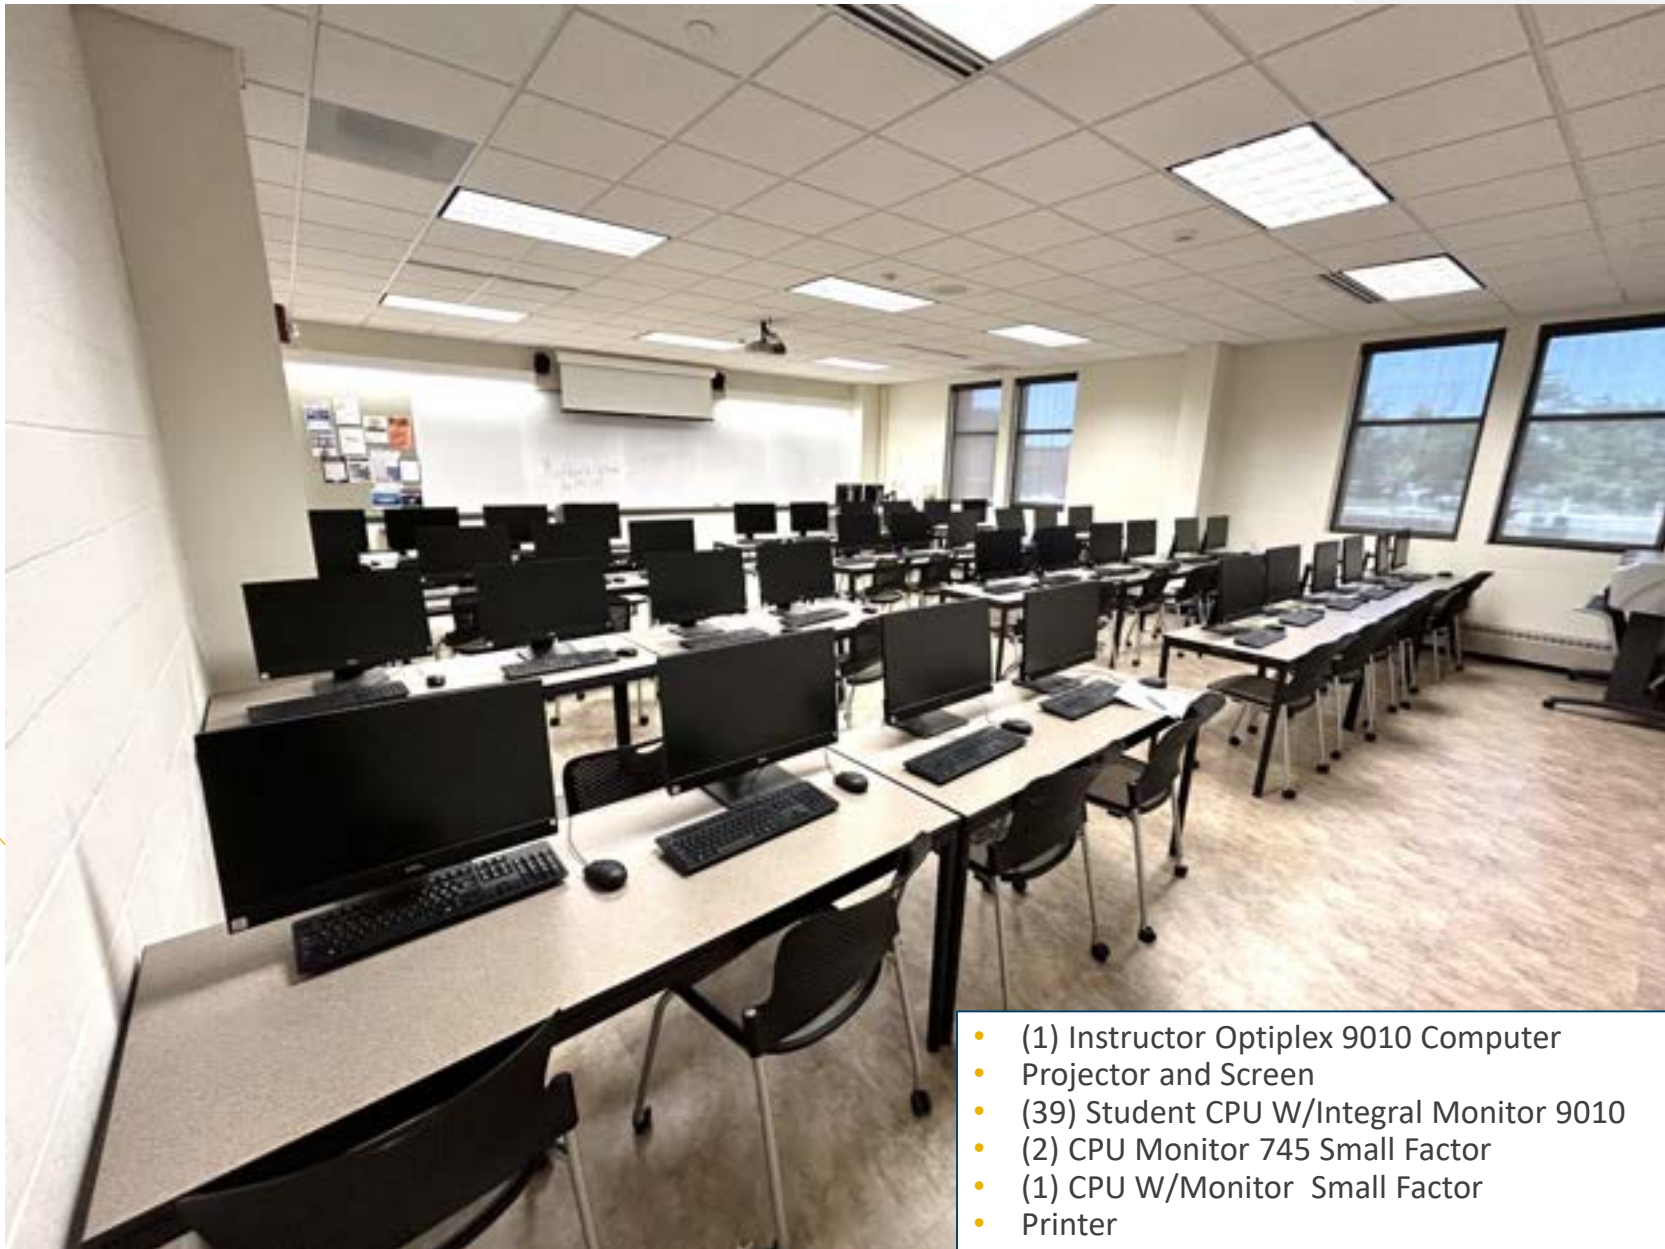

BCLA 1116: Barnes and Noble Campus Bookstore

BCLA 1200: Computer Classroom

- (1) Instructor Optiplex 9010 Computer
- Projector and Screen
- (39) Student CPU W/Integral Monitor 9010
- (2) CPU Monitor 745 Small Factor
- (1) CPU W/Monitor Small Factor
- Printer