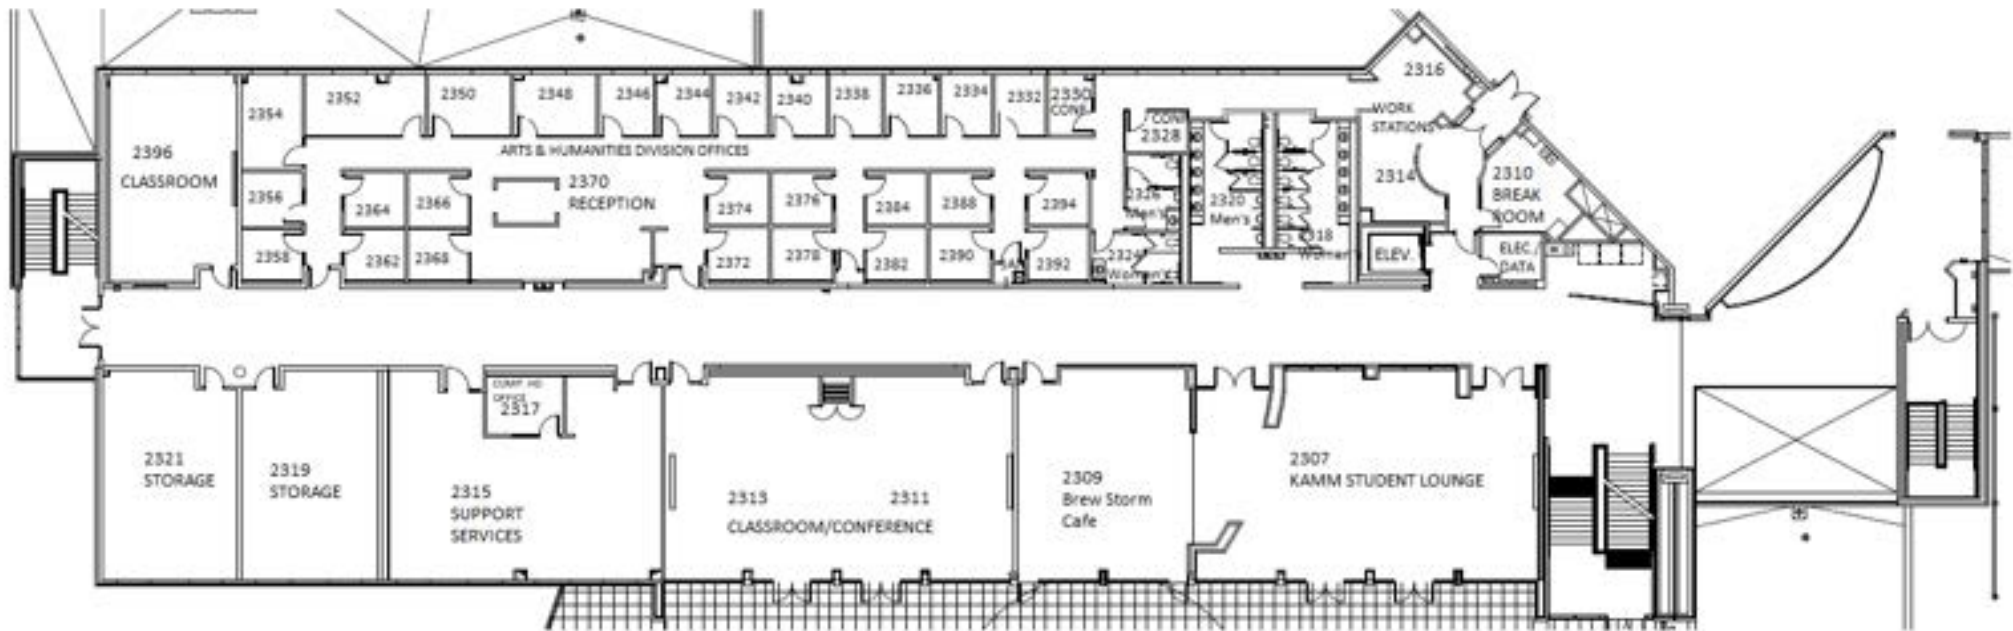

2124 Classroom

2216 Education Classroom

2220 Classroom

2222 Classroom

2224 Classroom

Liberal Arts Second Floor Campus Map

- 2307 [Kamm Student Lounge](#)
- 2309 [Brew Storm Cafe](#)
- 2311/2313 [Conference Room](#)
- 2313 Classroom/ Conference
- 2314 Adjunct Work Station
- 2315 Helpdesk
- 2318 Restroom Women's
- 2320 Restroom Men's
- 2324 Restroom Women's
- 2326 Restroom Men's
- 2328 & 2330 Conference Rooms
- 2332-2394 Arts and Humanities Faculty and Staff Offices
- 2396 Classroom

Liberal Arts Third Floor Campus Map

- 3307 [Classroom](#)
- 3309 [Computer Classroom](#)
- 3311 [Classroom](#)
- 3313 [Classroom](#)
- 3315 [Computer Classroom](#)
- 3317 [Computer Classroom](#)
- 3318 [Restroom Women's](#)
- 3319 [Computer Classroom](#)
- 3320 [Restroom Men's](#)
- 3321 [Classroom](#)
- 3322 [Classroom and Computer Lab](#)
- 3323 [Classroom and Computer Lab](#)
- 3324 [Classroom and Computer Lab](#)
- 3326 [Classroom and Computer Lab](#)
- 3328 [Classroom and Computer Lab](#)
- 3330 [Classroom and Computer Lab](#)
- 3332 [Classroom and Computer Lab](#)
- 3334 [Classroom and Computer Lab](#)