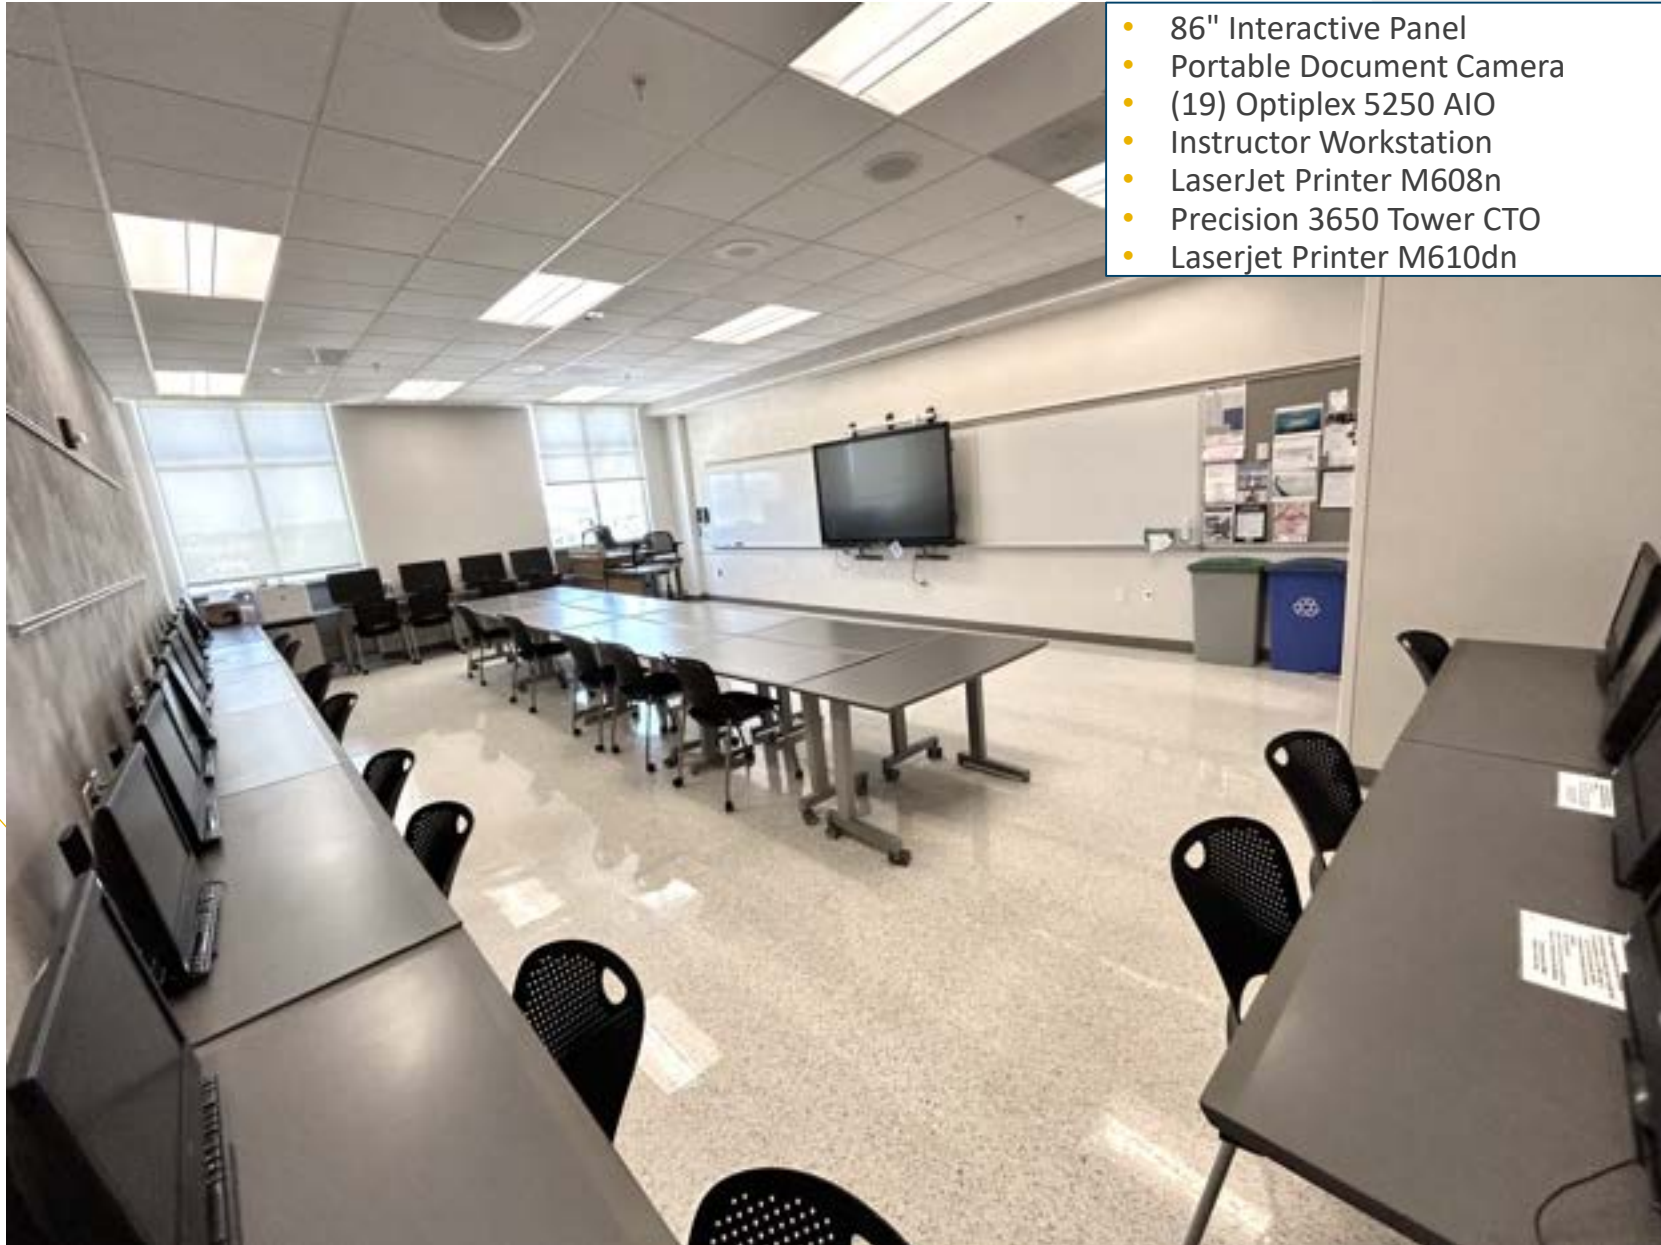

BCLA 3323: Classroom and Computer Lab

- 86" Interactive Panel
- Portable Document Camera
- (19) Optiplex 5250 AIO
- Instructor Workstation
- LaserJet Printer M608n
- Precision 3650 Tower CTO
- LaserJet Printer M610dn