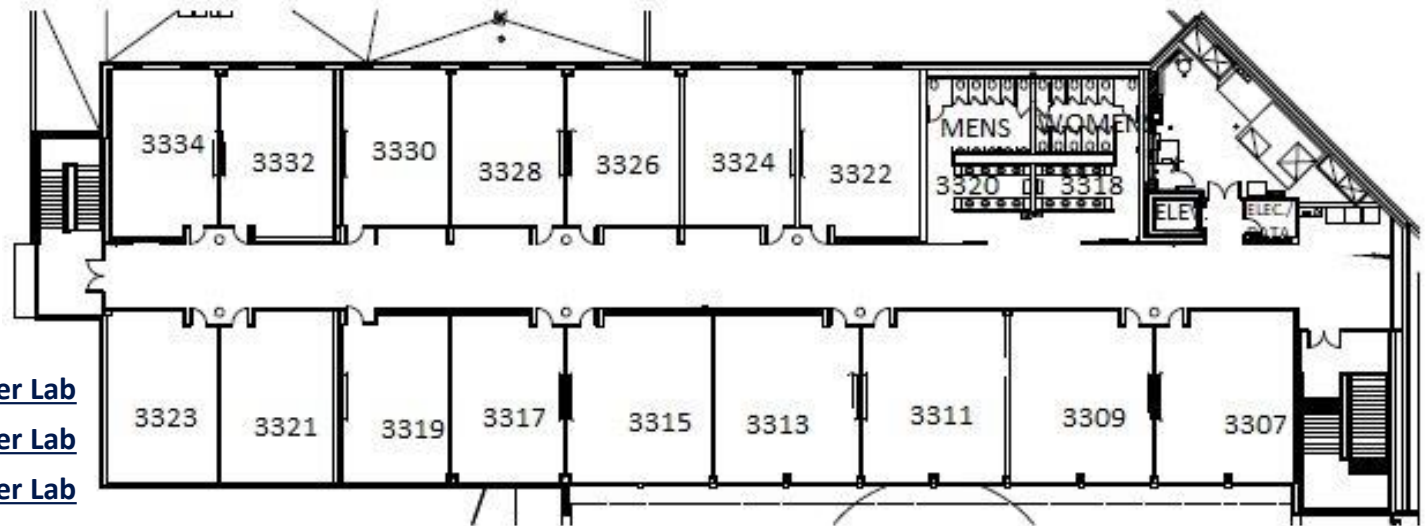

2124 Classroom

2216 Education Classroom

2220 Classroom

2222 Classroom

2224 Classroom

Liberal Arts Second Floor Campus Map

- 2307 [Kamm Student Lounge](#)
- 2309 [Brew Storm Cafe](#)
- 2311/2313 [Conference Room](#)
- 2313 Classroom/ Conference
- 2314 Adjunct Work Station
- 2315 Helpdesk
- 2318 Restroom Women's
- 2320 Restroom Men's
- 2324 Restroom Women's
- 2326 Restroom Men's
- 2328 & 2330 Conference Rooms
- 2332-2394 Arts and Humanities Faculty and Staff Offices
- 2396 Classroom

Liberal Arts Third Floor Campus Map

- 3307 [Classroom](#)
- 3309 [Computer Classroom](#)
- 3311 [Classroom](#)
- 3313 [Classroom](#)
- 3315 [Computer Classroom](#)
- 3317 [Computer Classroom](#)
- 3318 [Restroom Women's](#)
- 3319 [Computer Classroom](#)
- 3320 [Restroom Men's](#)
- 3321 [Classroom](#)
- 3322 [Classroom and Computer Lab](#)
- 3323 [Classroom and Computer Lab](#)
- 3324 [Classroom and Computer Lab](#)
- 3326 [Classroom and Computer Lab](#)
- 3328 [Classroom and Computer Lab](#)
- 3330 [Classroom and Computer Lab](#)
- 3332 [Classroom and Computer Lab](#)
- 3334 [Classroom and Computer Lab](#)