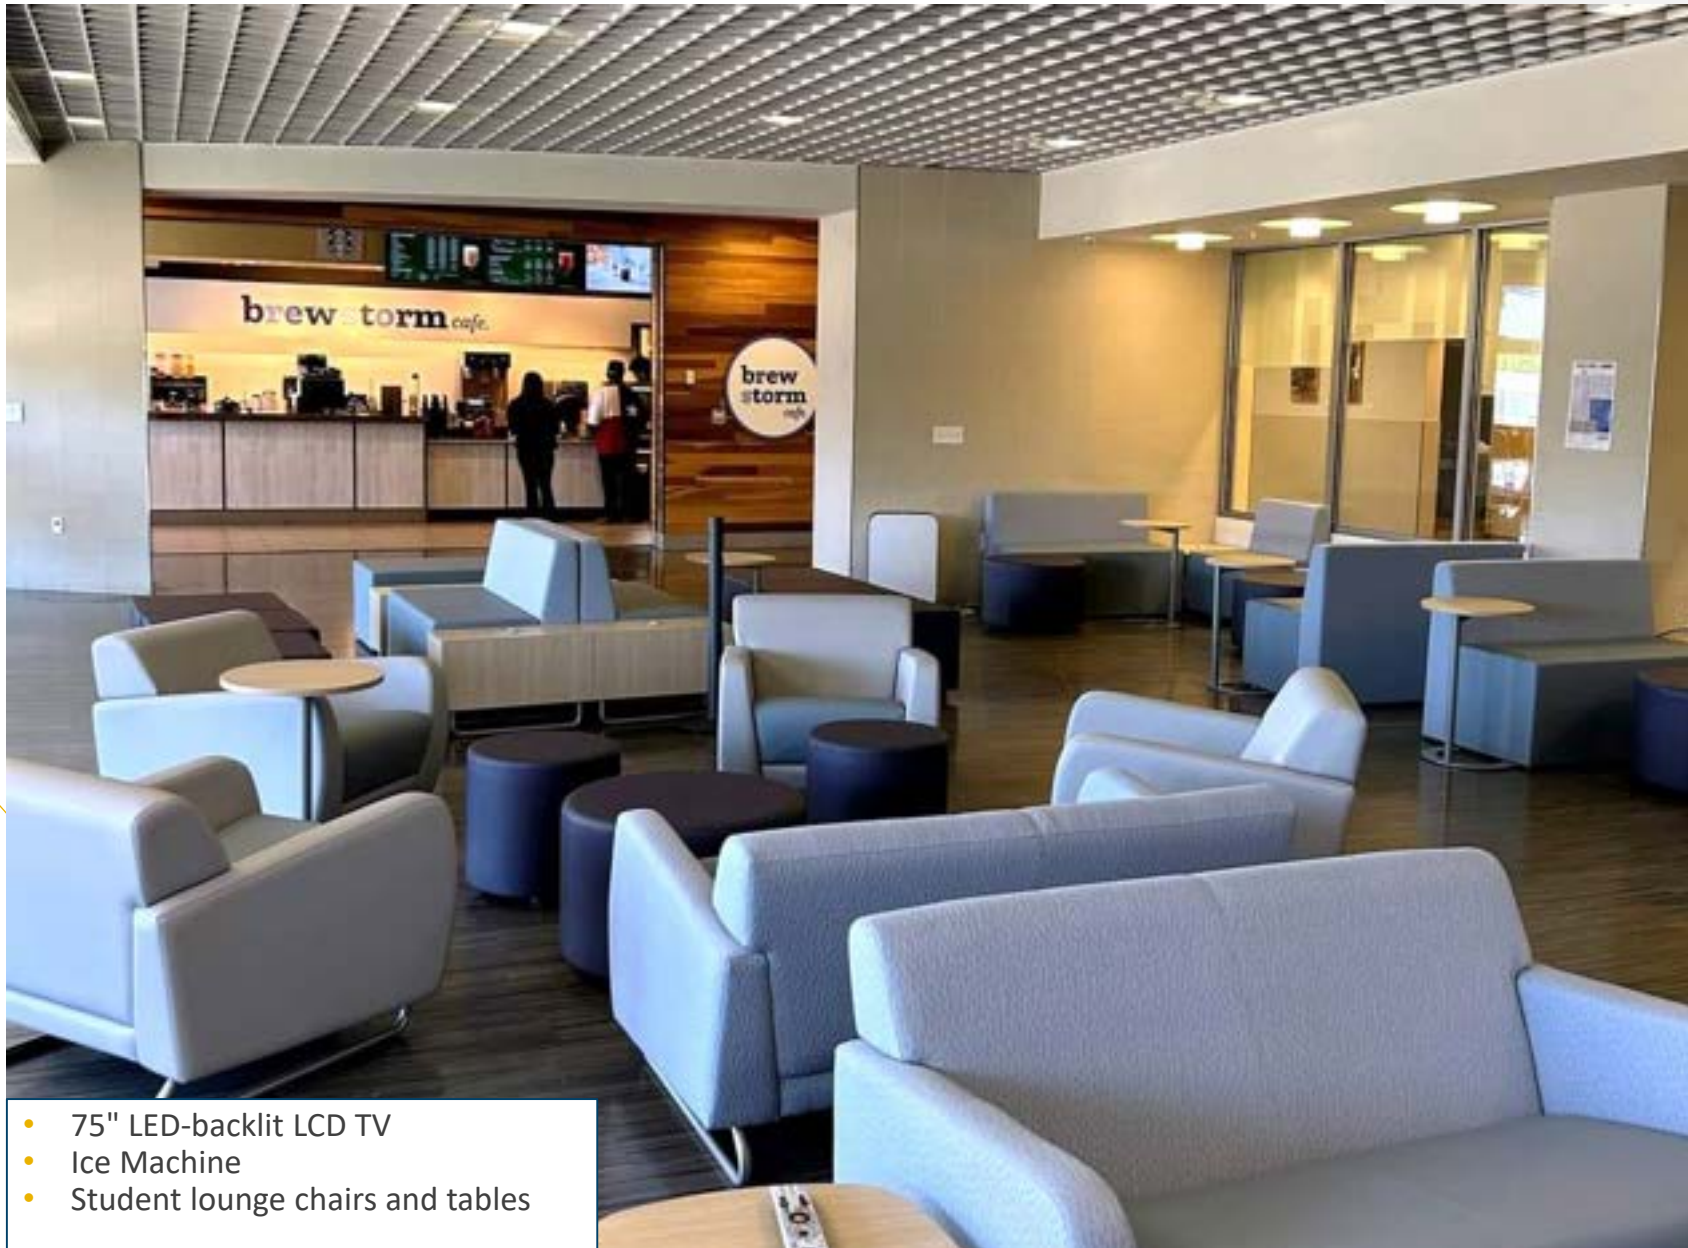

BCLA 2307 and 2309: Brew Storm Café and Kamm Student Lounge

- 75" LED-backlit LCD TV
- Ice Machine
- Student lounge chairs and tables

BCLA 2311 and 2313: Large Conference Room

- (2) Projector Data/Video Powerlite
- (2) Precision 3650 CTO
- Tables and chairs for 50